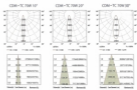

LD-6031

光源 : CDM-TC 35W/TW
銀白金

配光曲線圖 Light Distribution Graph

LD-6032

光源 : CDM-TC 35W/TW
銀白金