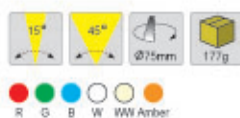

BS-G05

BS-G06

BS-G07

	BS-G05	BS-G06	BS-G07
材質 Material	材質 Die Casting aluminum / extruded aluminum heat sink		
材質 Cover	材質 N/A		
材質 Light Source	LED 1W X 3 R/G/B/W/WW/Amber	LED 1W X 7 R/G/B/W/WW/Amber	LED 1W X 7 R/G/B/W/WW/Amber
材質 Color Temperature	W 5500 - 6000K WW 2850 - 3050K Ra > 75 or Ra > 80		
材質 Luminous Efficiency	100 Lm / W (White 白)		
材質 Power Consumption	3.6W	8.4W	8.4W
材質 Input Voltage	AC 100 - 240V		
材質 Beam Angle	15° / 45°	45°	15° / 45°
材質 Dimensions	Ø 90 X 52mm	Ø 123 X 50mm	Ø 120 X 50mm
材質 Recessed Opening	Ø 75mm	Ø 84mm	Ø 108mm
	117g	304g	476g