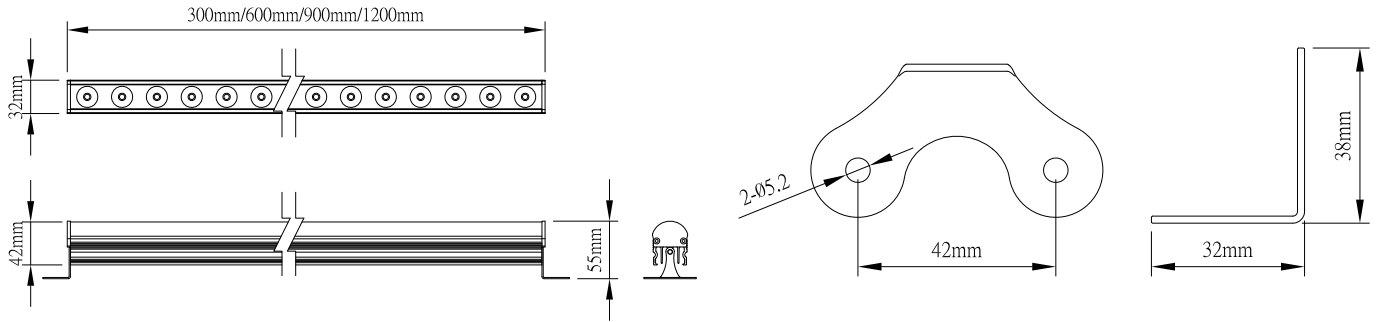

### 產品規格 Product Selection Guide - (Ta=25°C)

P/N No.	Dimension (mm)	LED Quantity	Power Dissipation (W)	Voltage (V)	Beam Angle	Color
AL-E60/H18	600 * 32 * 42	1W * 18	20	DC24V	15° /45° /120°	R/G/B/Y/CW/ WW/RGB
AL-E120/H36	1200 * 32 * 42	1W * 36	40	DC24V	15° /45° /120°	R/G/B/Y/CW/ WW/RGB
AL-E60/H6	600 * 32 * 42	3W * 6 (3 in 1 LED)	20	DC24V	120°	R/G/B/Y/CW/ WW/RGB
AL-E120/H12	1200 * 32 * 42	3W * 12 (3 in 1 LED)	40	DC24V	120°	R/G/B/Y/CW/ WW/RGB

## 外形尺寸圖 Product Detailed Dimensions