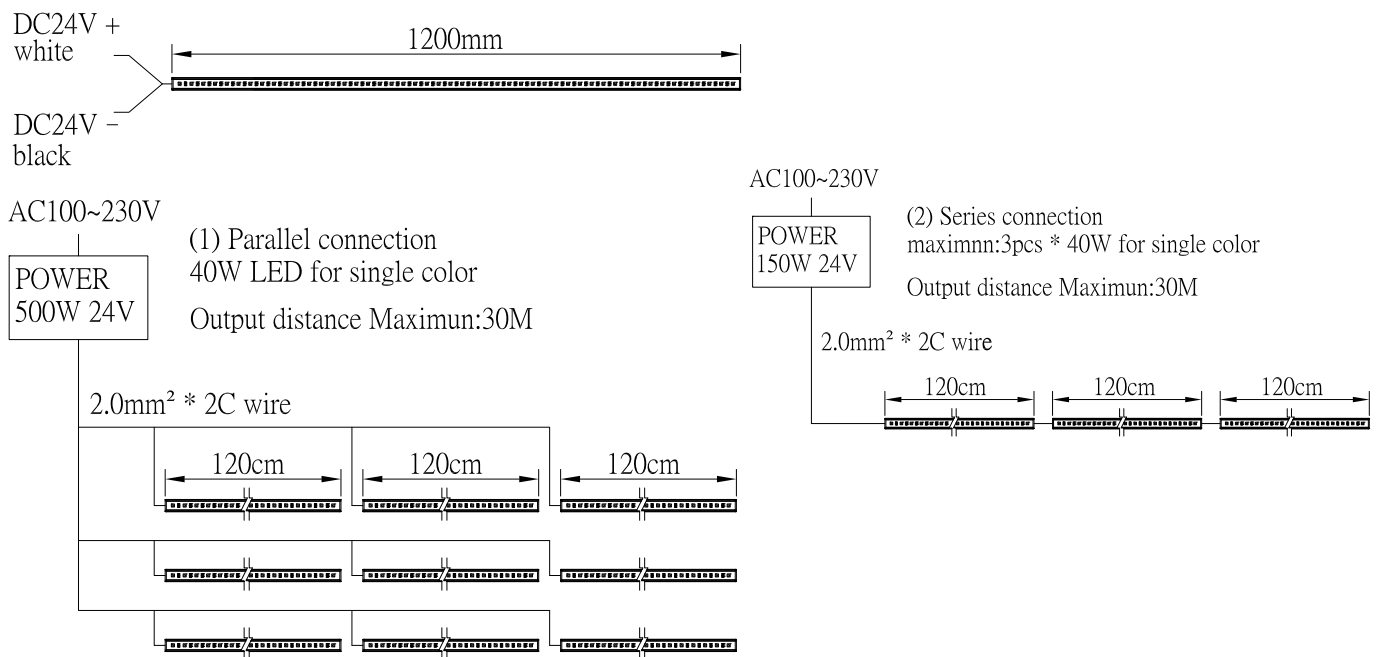

系統接線圖 System Diagram

包裝尺寸及重量 Package and Weight

Product name/Part No.	K.G	Q'ty	Carton Size	volume of wood
High Power light bar/AL-E Series	20kg	20pcs	125×20×12	1