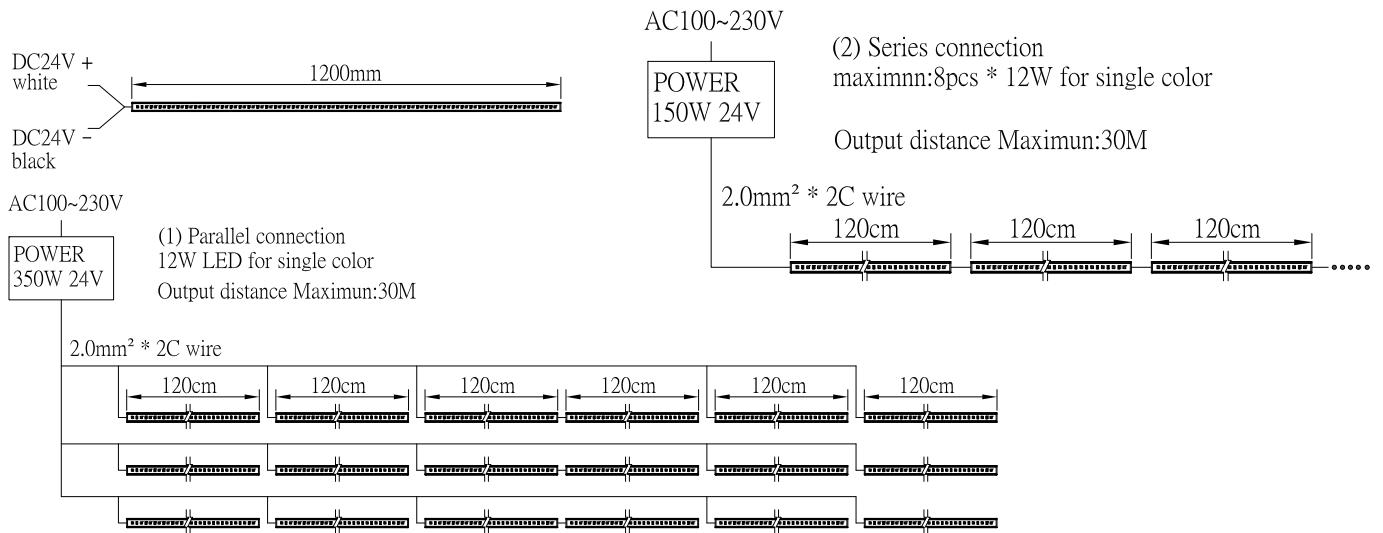

SMD ALUMINUM LIGHT BAR

OUTDOOR LIGHTING

特點 Features

- 台製SMD 5050或 Cree / Lumileds。
- 鋁擠成型,陽極處理。
- 抗UV光學擴散PC罩。
- 輸入電壓DC 24V。
- 可單點/15cm/30cm 為單元控制點。
- 可外接DMX解碼器。
- 防護等級：IP68。
- SMD 5050, made in Taiwan or Cree / Lumileds。
- Aluminum extrusion Heat sink and Anodic Oxidation。
- UV resistance & light diffused PC cover。
- DC 24V Input Available。
- Each dot / 150mm / 300mm could be control available。
- External DMX decoder available。
- IP Rating : IP68。

產品規格 Product Selection Guide - (Ta=25°C)

P/N No.	Dimension (mm)	LED Quantity	Power Dissipation (W)	Voltage (V)	Beam Angle	Color
AL-L30/S12	300 * 32 * 23	SMD * 12	3	DC24V	120°	R/G/B/Y/CW/ WW/RGB
AL-L60/S24	600 * 32 * 23	SMD * 24	6	DC24V	120°	R/G/B/Y/CW/ WW/RGB
AL-L90/S36	900 * 32 * 23	SMD * 36	9	DC24V	120°	R/G/B/Y/CW/ WW/RGB
AL-L120/S48	1200 * 32 * 23	SMD * 48	12	DC24V	120°	R/G/B/Y/CW/ WW/RGB
AL-L30/S18	300 * 32 * 23	SMD * 18	4.5	DC24V	120°	R/G/B/Y/CW/ WW/RGB
AL-L60/S36	600 * 32 * 23	SMD * 36	9	DC24V	120°	R/G/B/Y/CW/ WW/RGB
AL-L90/S54	900 * 32 * 23	SMD * 54	13.5	DC24V	120°	R/G/B/Y/CW/ WW/RGB
AL-L120/S72	1200 * 32 * 23	SMD * 72	18	DC24V	120°	R/G/B/Y/CW/ WW/RGB

* Customized spec as required

* 提供客製規格服務

外形尺寸圖 Product Detailed Dimensions

系統接線圖 System Diagram

包裝尺寸及重量 Package and Weight

Product name/Part No.	K.G	Q'ty	Carton Size	volume of wood
SMD light bar/AL-L Series	20kg	20pcs	125×20×12	1