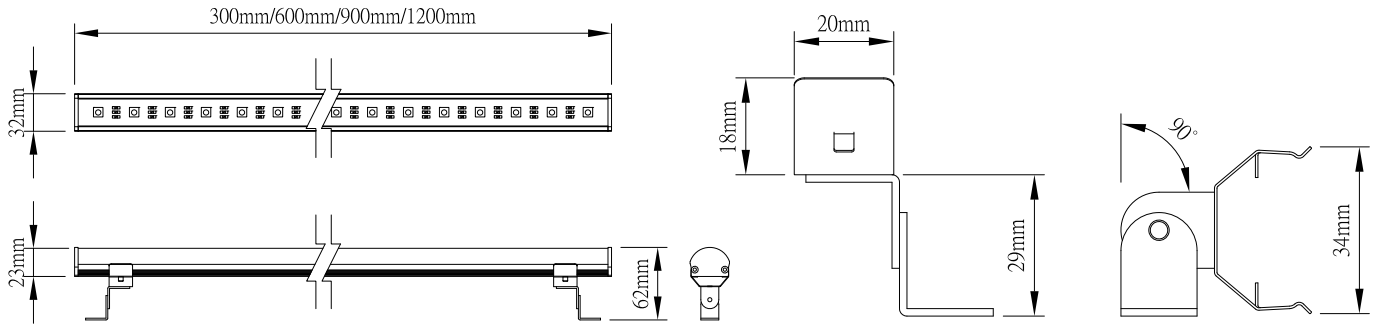

SMD ALUMINUM LIGHT BAR

OUTDOOR LIGHTING

特點 Features

- 台製SMD 5050或 Cree / Lumileds。
- 鋁擠成型,陽極處理。
- 抗UV光學擴散PC罩。
- 輸入電壓DC 24V。
- 可單點/15cm/30cm 為單元控制點。
- 可外接DMX解碼器。
- 防護等級：IP68。
- SMD 5050, made in Taiwan or Cree / Lumileds。
- Aluminum extrusion Heat sink and Anodic Oxidation。
- UV resistance & light diffused PC cover。
- DC 24V Input Available。
- Each dot / 150mm / 300mm could be control available。
- External DMX decoder available。
- IP Rating : IP68。

產品規格 Product Selection Guide - (Ta=25°C)

P/N No.	Dimension (mm)	LED Quantity	Power Dissipation (W)	Voltage (V)	Beam Angle	Color
AL-L30/S12	300 * 32 * 23	SMD * 12	3	DC24V	120°	R/G/B/Y/CW/ WW/RGB
AL-L60/S24	600 * 32 * 23	SMD * 24	6	DC24V	120°	R/G/B/Y/CW/ WW/RGB
AL-L90/S36	900 * 32 * 23	SMD * 36	9	DC24V	120°	R/G/B/Y/CW/ WW/RGB
AL-L120/S48	1200 * 32 * 23	SMD * 48	12	DC24V	120°	R/G/B/Y/CW/ WW/RGB
AL-L30/S18	300 * 32 * 23	SMD * 18	4.5	DC24V	120°	R/G/B/Y/CW/ WW/RGB
AL-L60/S36	600 * 32 * 23	SMD * 36	9	DC24V	120°	R/G/B/Y/CW/ WW/RGB
AL-L90/S54	900 * 32 * 23	SMD * 54	13.5	DC24V	120°	R/G/B/Y/CW/ WW/RGB
AL-L120/S72	1200 * 32 * 23	SMD * 72	18	DC24V	120°	R/G/B/Y/CW/ WW/RGB

* Customized spec as required

* 提供客製規格服務

外形尺寸圖 Product Detailed Dimensions

系統接線圖 System Diagram

包裝尺寸及重量 Package and Weight

Product name/Part No.	K.G	Q'ty	Carton Size	volume of wood
SMD light bar/AL-L Series	20kg	20pcs	125×20×12	1