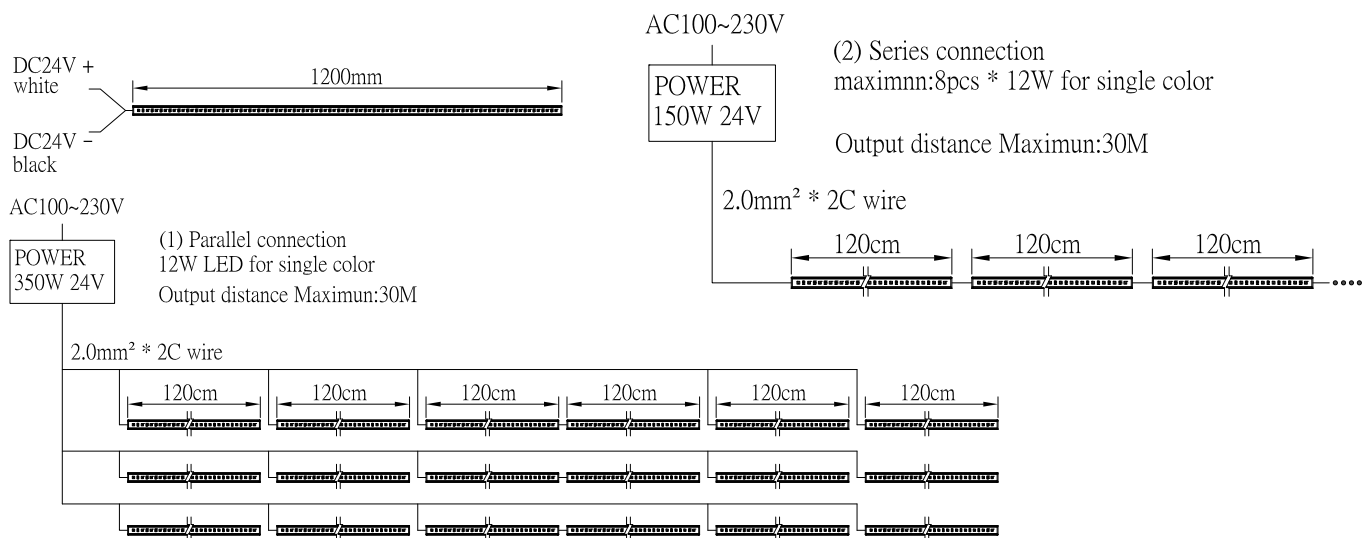

產品規格 Product Selection Guide - (Ta=25°C)

P/N No.	Dimension (mm)	LED Quantity	Power Dissipation (W)	Voltage (V)	Beam Angle	Color
AL-L30/P36	300 * 32 * 23	Piranha * 36	3	DC24V	30° /60° /90° /110°	R/G/B/Y/CW/WW/RGB
AL-L60/P72	600 * 32 * 23	Piranha * 72	6	DC24V	30° /60° /90° /110°	R/G/B/Y/CW/WW/RGB
AL-L90/P108	900 * 32 * 23	Piranha * 108	9	DC24V	30° /60° /90° /110°	R/G/B/Y/CW/WW/RGB
AL-L120/P144	1200 * 32 * 23	Piranha * 144	12	DC24V	30° /60° /90° /110°	R/G/B/Y/CW/WW/RGB

- * Customized spec as required
- * 提供客製規格服務

外形尺寸圖 Product Detailed Dimensions

系統接線圖 System Diagram

包裝尺寸及重量 Package and Weight

Product name/Part No.	K.G	Q'ty	Carton Size	volume of wood
Piranha light bar/AL-L Series	20kg	20pcs	125×20×12	1