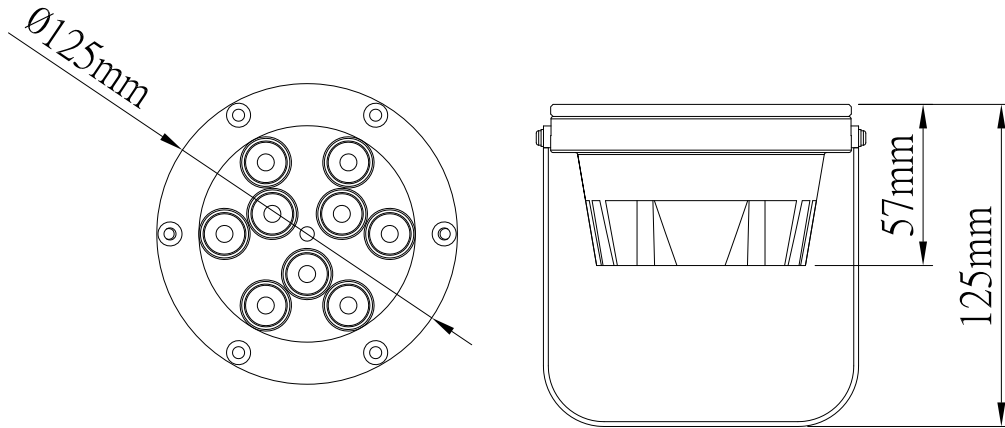

產品規格 Product Selection Guide - (Ta=25°C)

P/N No.	Dimension (mm)	LED Quantity	Power Dissipation (W)	Voltage (V)	Beam Angle	Color
P1-1-1-H06/06	Ø 125 * 60	1W * 6	6	DC12V	15° /45° /120°	R/G/B/Y/CW/ WW/RGB
P1-1-1-H09/09	Ø 125 * 60	1W * 9	9	DC12V	15° /45° /120°	R/G/B/Y/CW/ WW/RGB
P1-1-1-H09/18	Ø 125 * 60	2W * 9	18	DC12V	15° /45° /120°	R/G/B/Y/CW/ WW/RGB
P1-1-1-H09/27	Ø 125 * 60	3W * 9	27	DC12V	15° /45° /120°	RGB

- * Customized spec as required
- * 提供客製規格服務

外形尺寸圖 Product Detailed Dimensions

系統接線圖 System Diagram

AC100~230V

IP67
POWER
60W 12V

Parallel connection
9W LED for single color

Output distance Maximun:20M

2.0mm*2C wire

包裝尺寸及重量 Package and Weight

Product name/Part No.	K.G	Q'ty	Carton Size	volume of wood
AQUA LED/P1 Series	16kg	12pcs	39×22×48	1.5