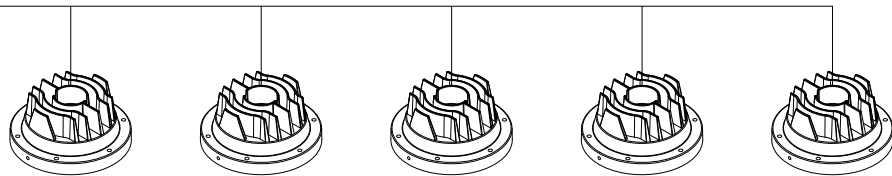

產品規格 Product Selection Guide - (Ta=25°C)

P/N No.	Dimension (mm)	LED Quantity	Power Dissipation (W)	Voltage (V)	Beam Angle	Color
P1-1-1-H06/06	Ø 125 * 60	1W * 6	6	DC12V	15° /45° /120°	R/G/B/Y/CW/ WW/RGB
P1-1-1-H09/09	Ø 125 * 60	1W * 9	9	DC12V	15° /45° /120°	R/G/B/Y/CW/ WW/RGB
P1-1-1-H09/18	Ø 125 * 60	2W * 9	18	DC12V	15° /45° /120°	R/G/B/Y/CW/ WW/RGB
P1-1-1-H09/27	Ø 125 * 60	3W * 9	27	DC12V	15° /45° /120°	RGB

- * Customized spec as required
- * 提供客製規格服務

外形尺寸圖 Product Detailed Dimensions

系統接線圖 System Diagram

AC100~230V

IP67
POWER
60W 12V

Parallel connection
9W LED for single color

Output distance Maximun:20M

2.0mm*2C wire