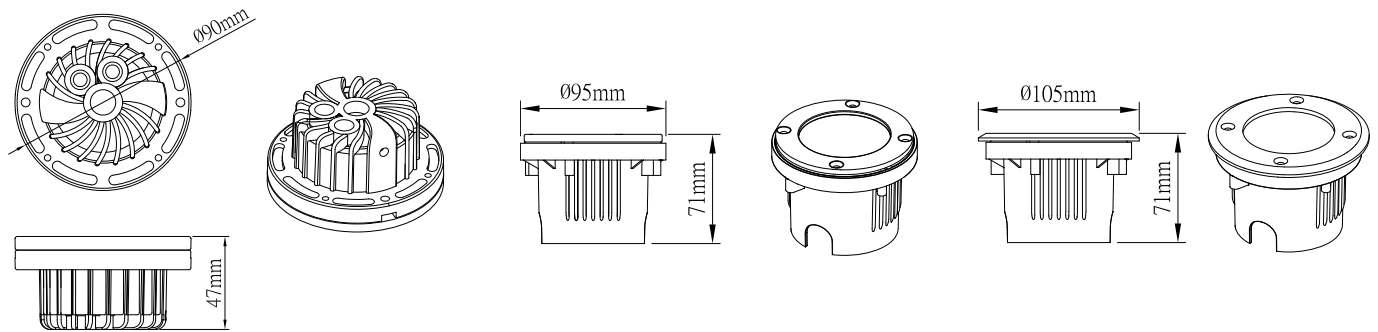

應用 Application

- 投射燈。
- 庭園景觀照明。
- 泳池照明。
- Spot Lighting。
- Garden Lighting。
- Swimming Pool Lighting。

配件 Accessories

- 塑鋼材質預埋盒
- 清玻璃 或 霧面玻璃
- ϕ 9公分白鐵面蓋
- ϕ 10.5公分白鐵面蓋

- Underground case: POM
- Clear glass or Diffused glass
- ϕ 9 cm stainless steel upper case
- ϕ 10.5cm stainless steel upper case

產品規格 Product Selection Guide - (Ta=25°C)

P/N No.	Dimension(mm)	LED Quantity	Power Dissipation (W)	Voltage (V)	Beam Angle	Color
P4-2-1-L18/02	Φ 90 * 80	Lamp * 18	2	DC12V/ AC100~230V	30° /90° /110°	R/G/B/Y/CW/ WW/RGB
P4-2-1-S06/02	Φ 90 * 80	SMD * 6	2	DC12V/ AC100~230V	120°	R/G/B/Y/CW/ WW/RGB
P4-2-1-H03/03	Φ 90 * 80	1WHP * 3	5	DC12V	15° /45° /120°	R/G/B/Y/CW/ WW/RGB
P4-2-1-H03/06	Φ 90 * 80	2WHP * 3	8	DC12V	15° /45° /120°	R/G/B/Y/CW/ WW/RGB

* Customized spec as required

* 提供客製規格服務

外形尺寸圖 Product Detailed Dimensions

系統接線圖 System Diagram

包裝尺寸及重量 Package and Weight

Product name/Part No.	K.G	Q'ty	Carton Size	volume of wood
UNDERGROUND LED / P4 Series	17kg	30pcs	35×46×42	2.5